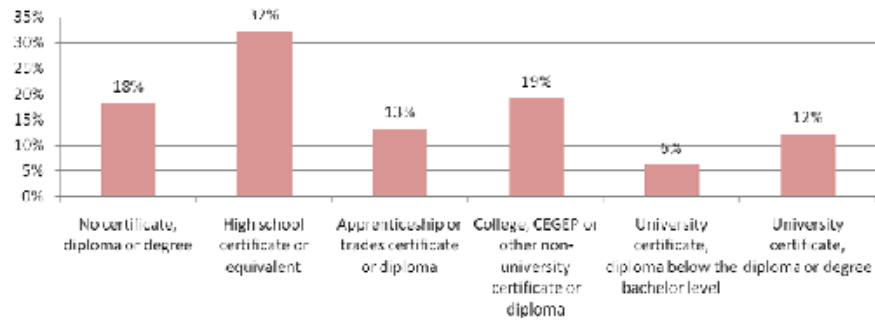

Workforce Education Attainment (15+ years of age)⁶

	Total # of persons	% Distribution	# Male	# Female
No certificate, diploma or degree	2,335	18%	1,080	1,250
High school certificate or equivalent	4,065	32%	1,870	2,190
Apprenticeship or trades certificate or diploma	1,620	13%	1,120	500
College, CEGEP or other non-university certificate or diploma	2,400	19%	1,015	1,385
University certificate, diploma below the bachelor level	690	6%	250	435
University certificate, diploma or degree	1,525	12%	815	710
Total population 15 years and over	12,635	100%	6,160	6,480

% Distribution Workforce Education Attainment (15+ years of age)

⁶ <http://www.bcstats.gov.bc.ca/pubs/gqs/rd15.pdf>

⁷ <http://www12.statcan.ca/english/census06/data/profiles/community/index.cfm?Lang=E>