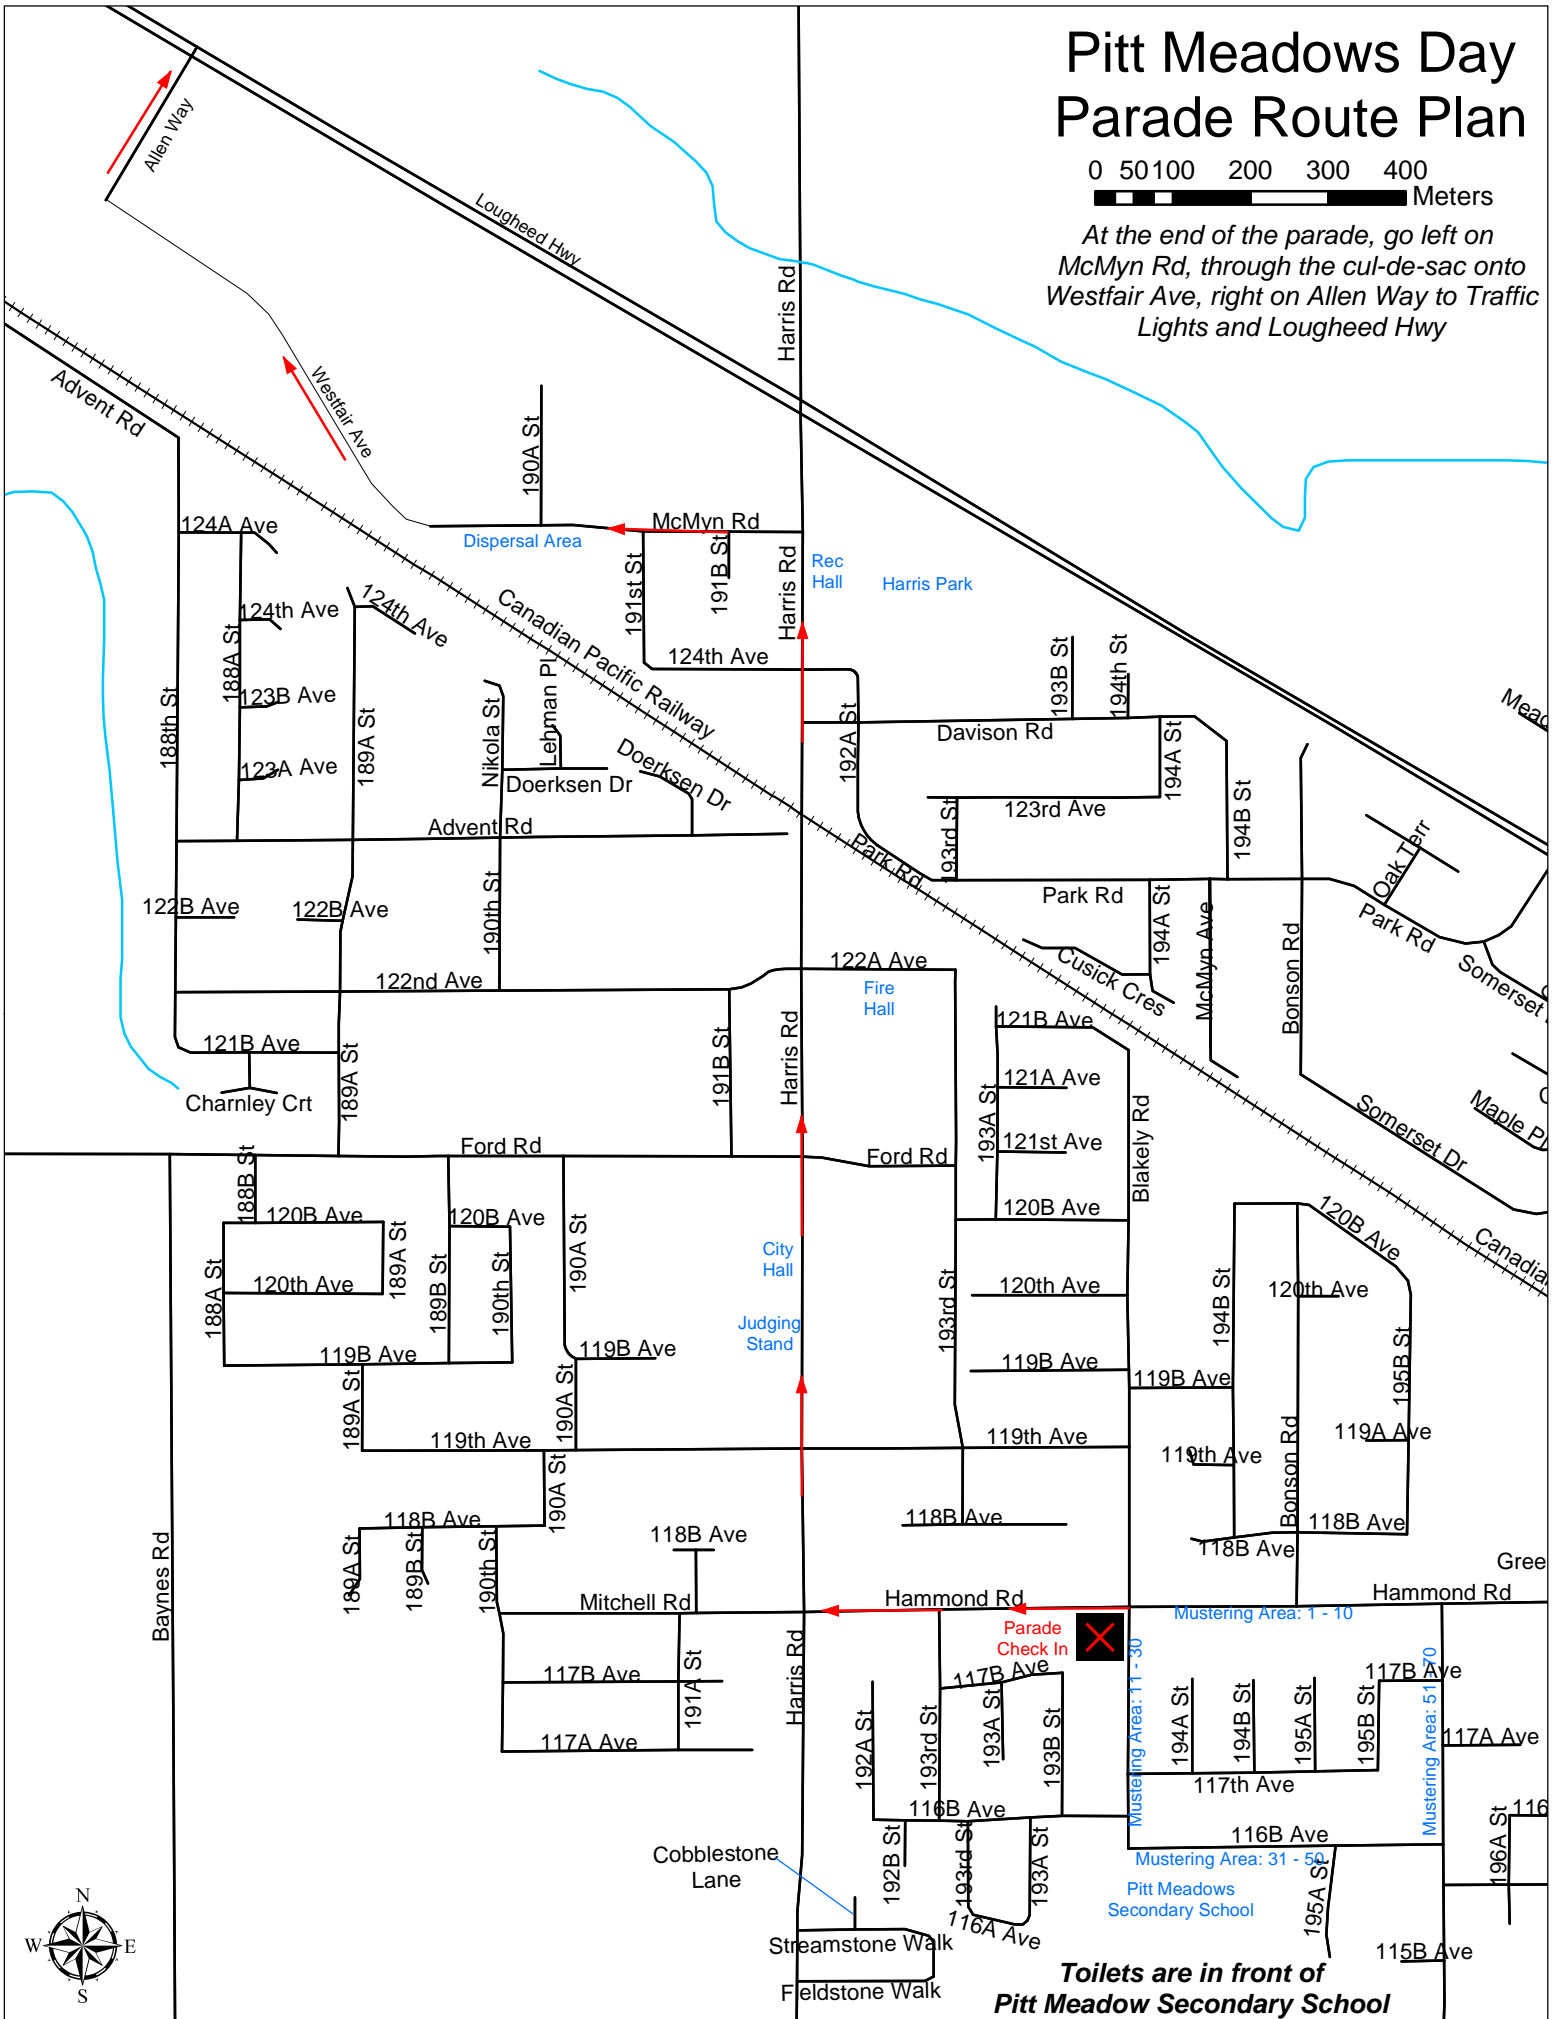

Pitt Meadows Day Parade Route Plan

0 50 100 200 300 400 Meters

At the end of the parade, go left on McMyn Rd, through the cul-de-sac onto Westfair Ave, right on Allen Way to Traffic Lights and Lougheed Hwy

Toilets are in front of
Pitt Meadow Secondary School