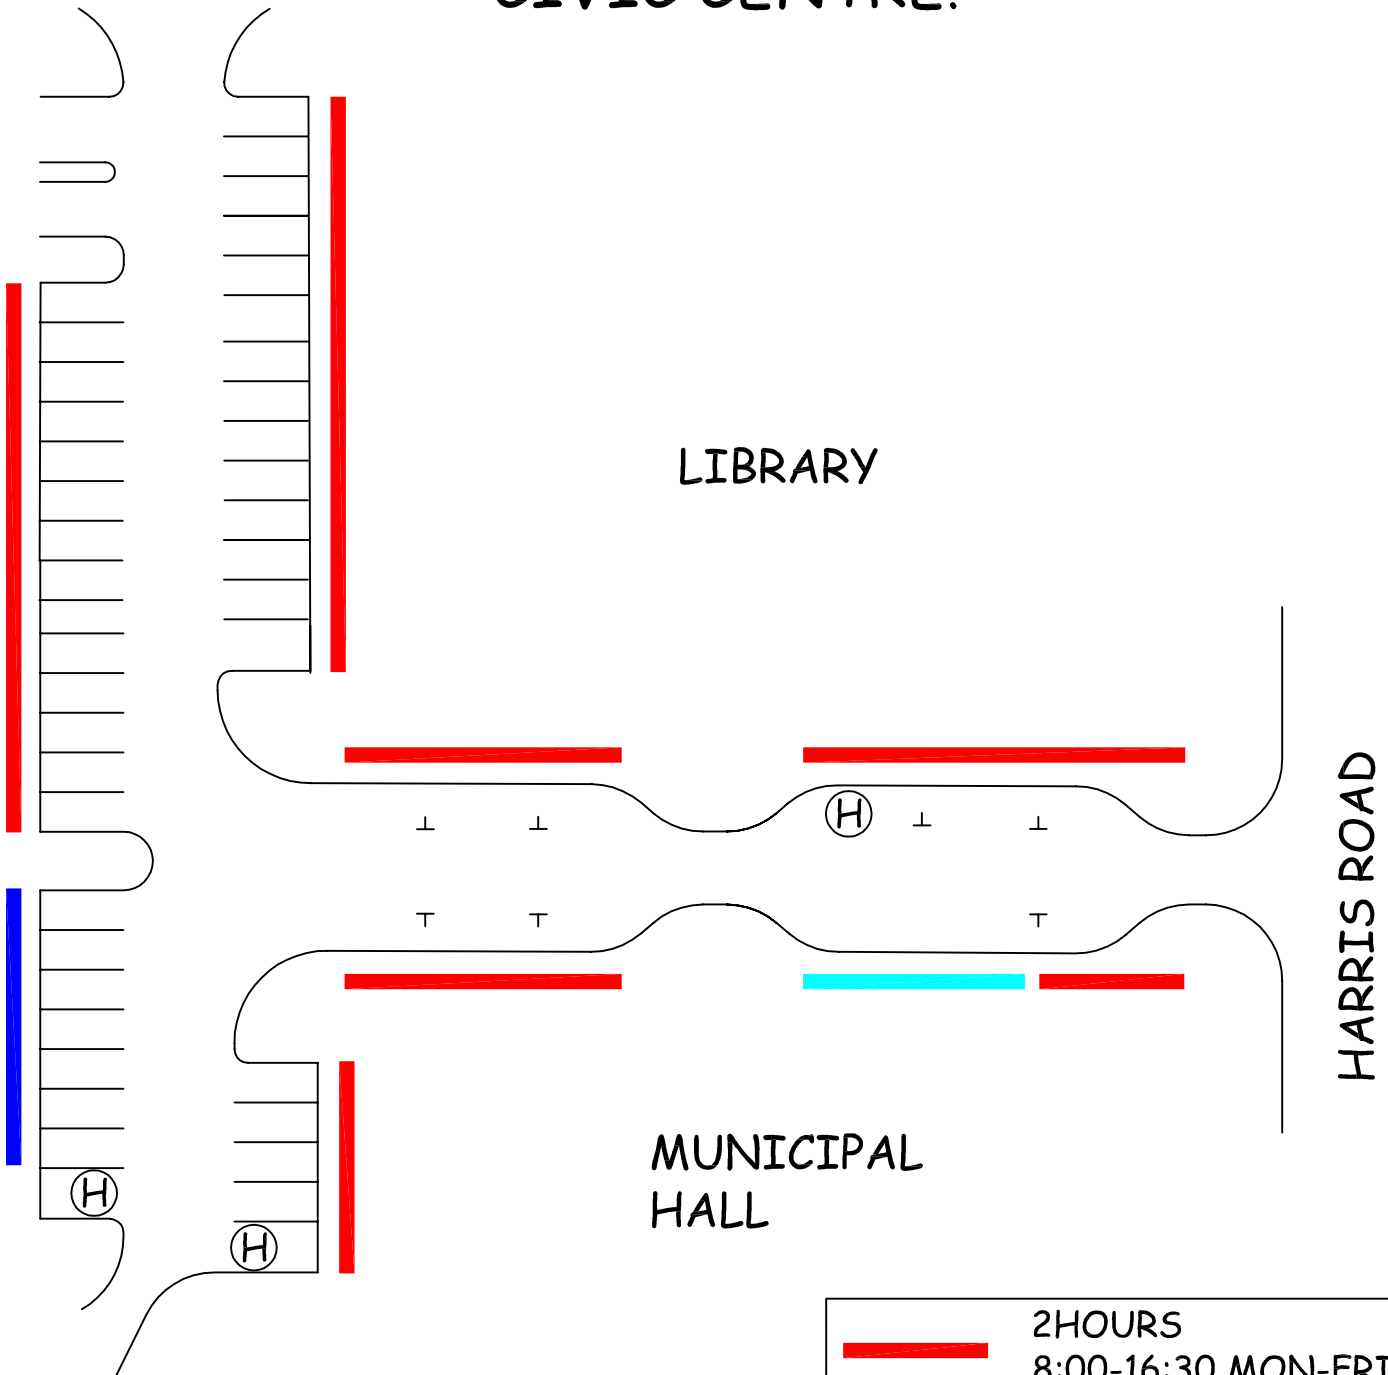

CHANGE TO PARKING REGULATIONS AT CIVIC CENTRE!

	2 HOURS 8:00-16:30 MON-FRI
	POLICE ONLY
	LOADING ZONE
	HANDICAP ONLY